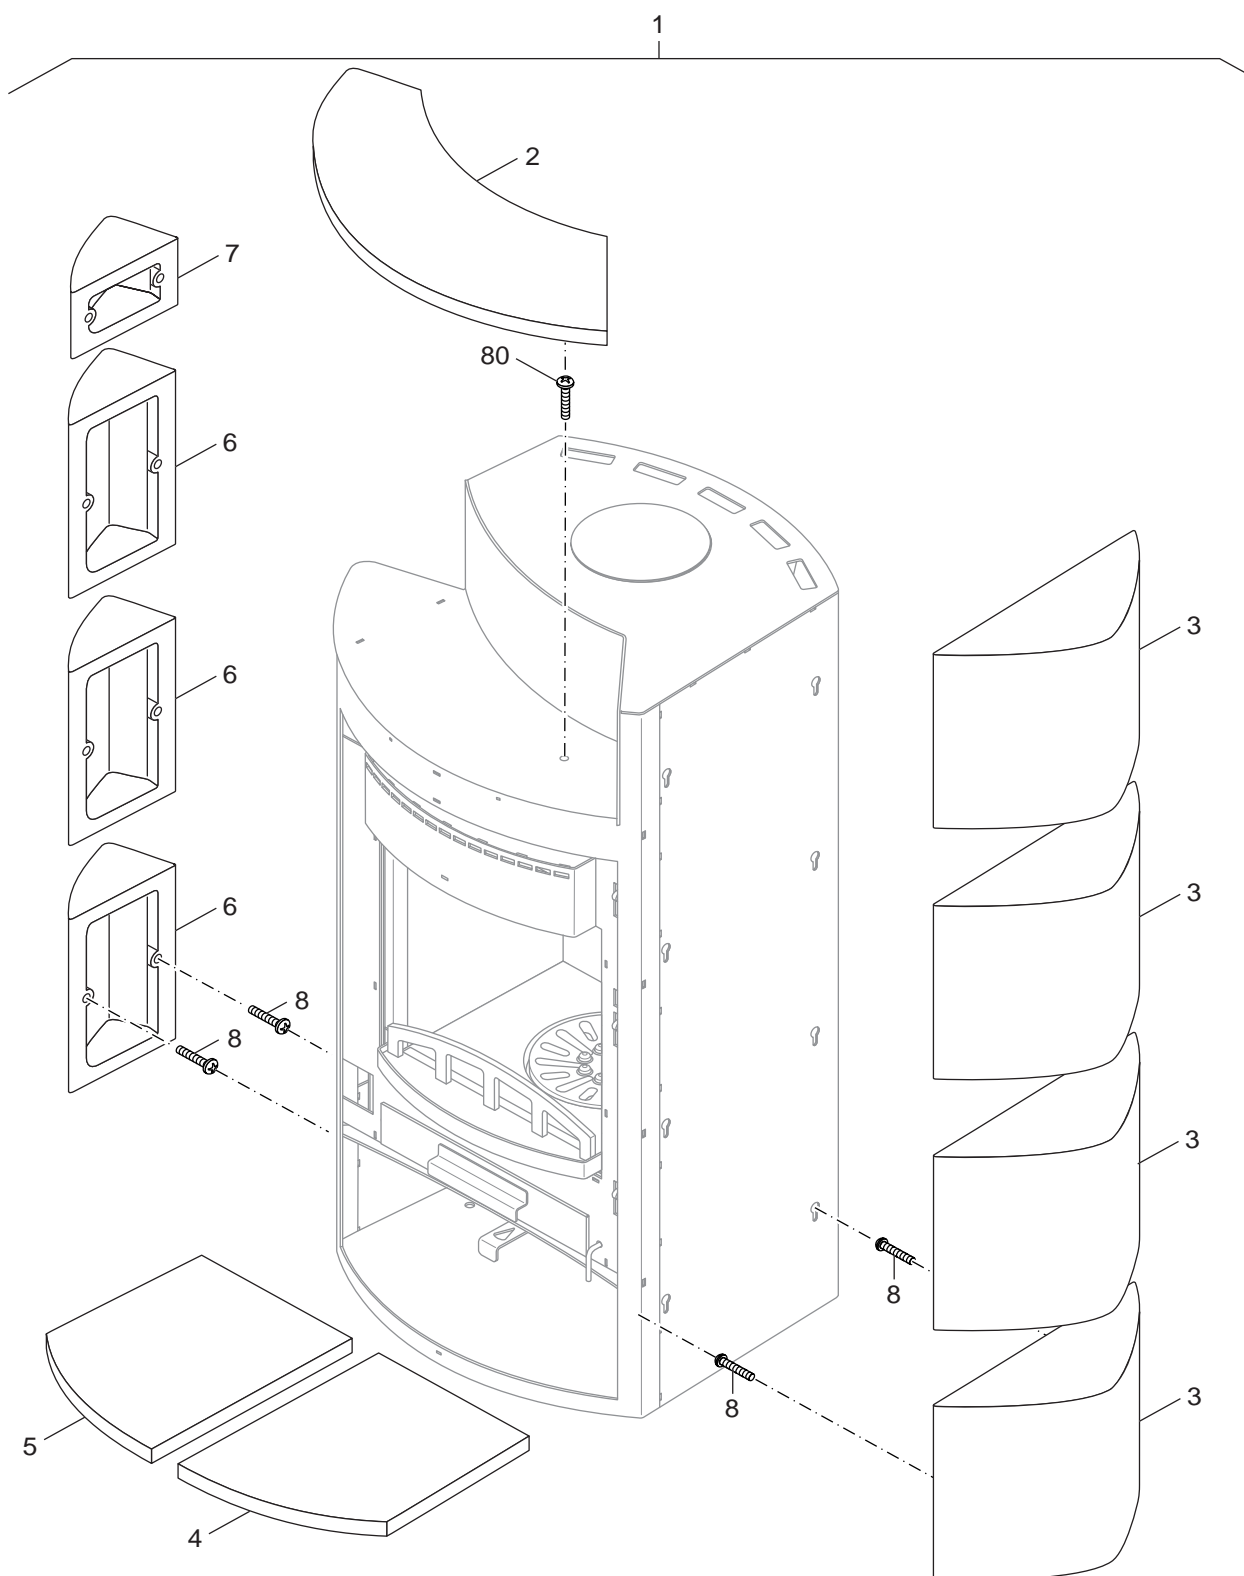

Ersatzteilliste
Spare parts list

6720906747.aa.RS-Verkleidung blueline 6

Verkleidung
Housing

Blueline 6

5

Übersetzungsliste
List of translations

Pos	Description
1A Element of construction	
1	Ash box blueline 6
2	Sealing strips 8x2x3000mm blueline
3	Flue gas pipe
4	Adaptor Exhaust port BL
5	Primary slider blueline 6
6	Secondary air slider blueline 6
7	Restrictor Flue pipe top blueline 6
8	Protective glove
	Paint gussgrau12-1644-702-288Sprühd
1B Element of construction	
1	Box Ash chests Typ 6
2	Sealing strips 8x2x3000mm blueline
3	Flue gas pipe
4	Adaptor Exhaust port BL
5	Panel Rüttel rust slider type 6
6	Air_vent Combustion air slider Typ 6 ev
7	Restrictor Flue pipe top blueline 6
8	Protective glove
	Paint gussgrau12-1644-702-288Sprühd
2A Element of construction	
1	Combustion chamber door blueline 6
3	Glass pane
4	Sealing strips 8x2x3000mm blueline
5	Door console
6	Door spring
7	Rope seal blueline D8/B18x2000
8	Badge blueline
2B Element of construction	
1	Door Fire space door Typ 6 finalp.
2	Glass_sight Glassholders Typ 6.
3	Glass pane
4	Sealing strips 8x2x3000mm blueline
5	Door console
6	Door spring
7	Rope seal blueline D8/B18x2000
8	Badge blueline
3A Element of construction	
1	Door catch com.1,2,3,6 3 Locking tongue
2	Metal handle blueline 7
3	Door catch completely Typ 1, 6 w roles
3B Element of construction	
1	Stopper Door Plug Typ6.
2	Handle Metal grasping Typ 6 finalp.
4A Element of construction	
1	Refractory kit blueline 1, 2+6
2	Ceiling quarl
3	Grating
4	Stay grating blueline 6
5	Clip Fireclay holder komp. finalp.
4B Element of construction	
1	Cover Fireclay set Typ 6 kompl.everp.
2	Ceiling quarl
3	Grating
4	Stopper Stand rust Typ6.
5	Clip Fireclay holder komp. finalp.