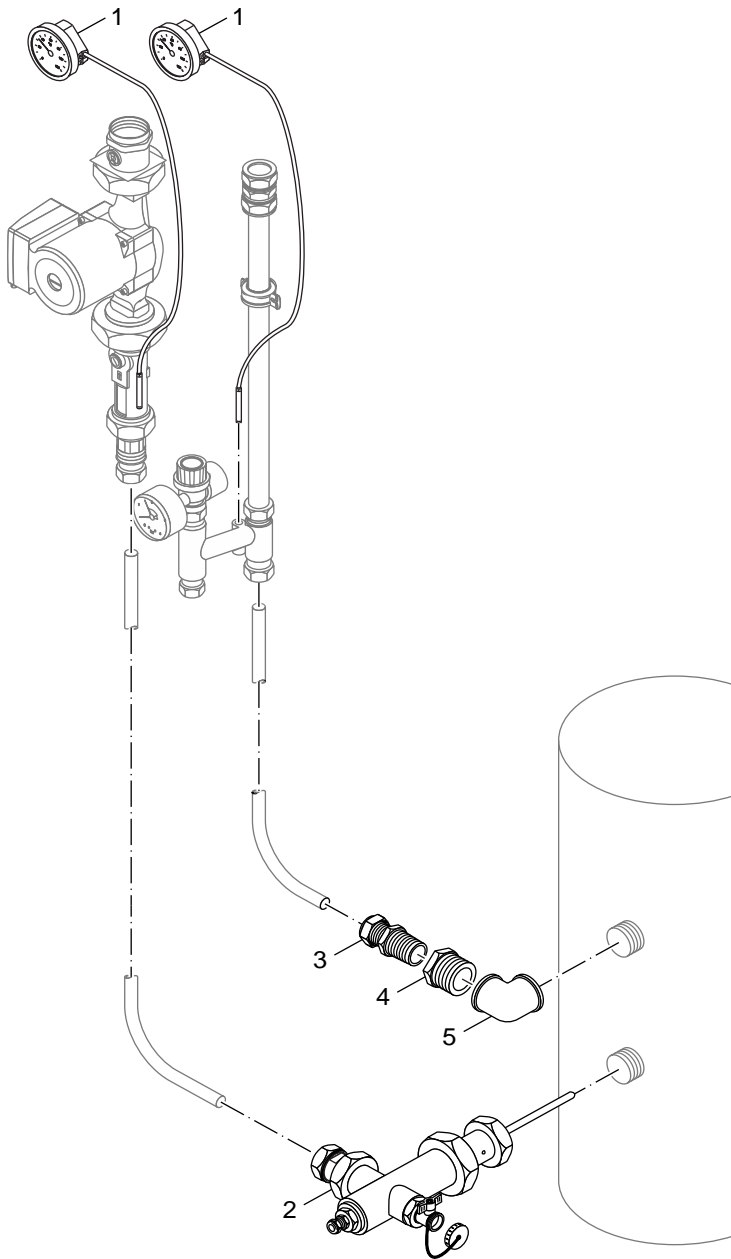

Ersatzteilliste
Spare parts list

6720906837.aa.RS-Elektrik KD0105W/OR und S/OR

Elektrik KD 0105W/OR u S/OR
electric KD 0105W/OR u S/OR

KD 0105W, KD 0105S, KD 0105W/OR, KD 0105S/OR

5