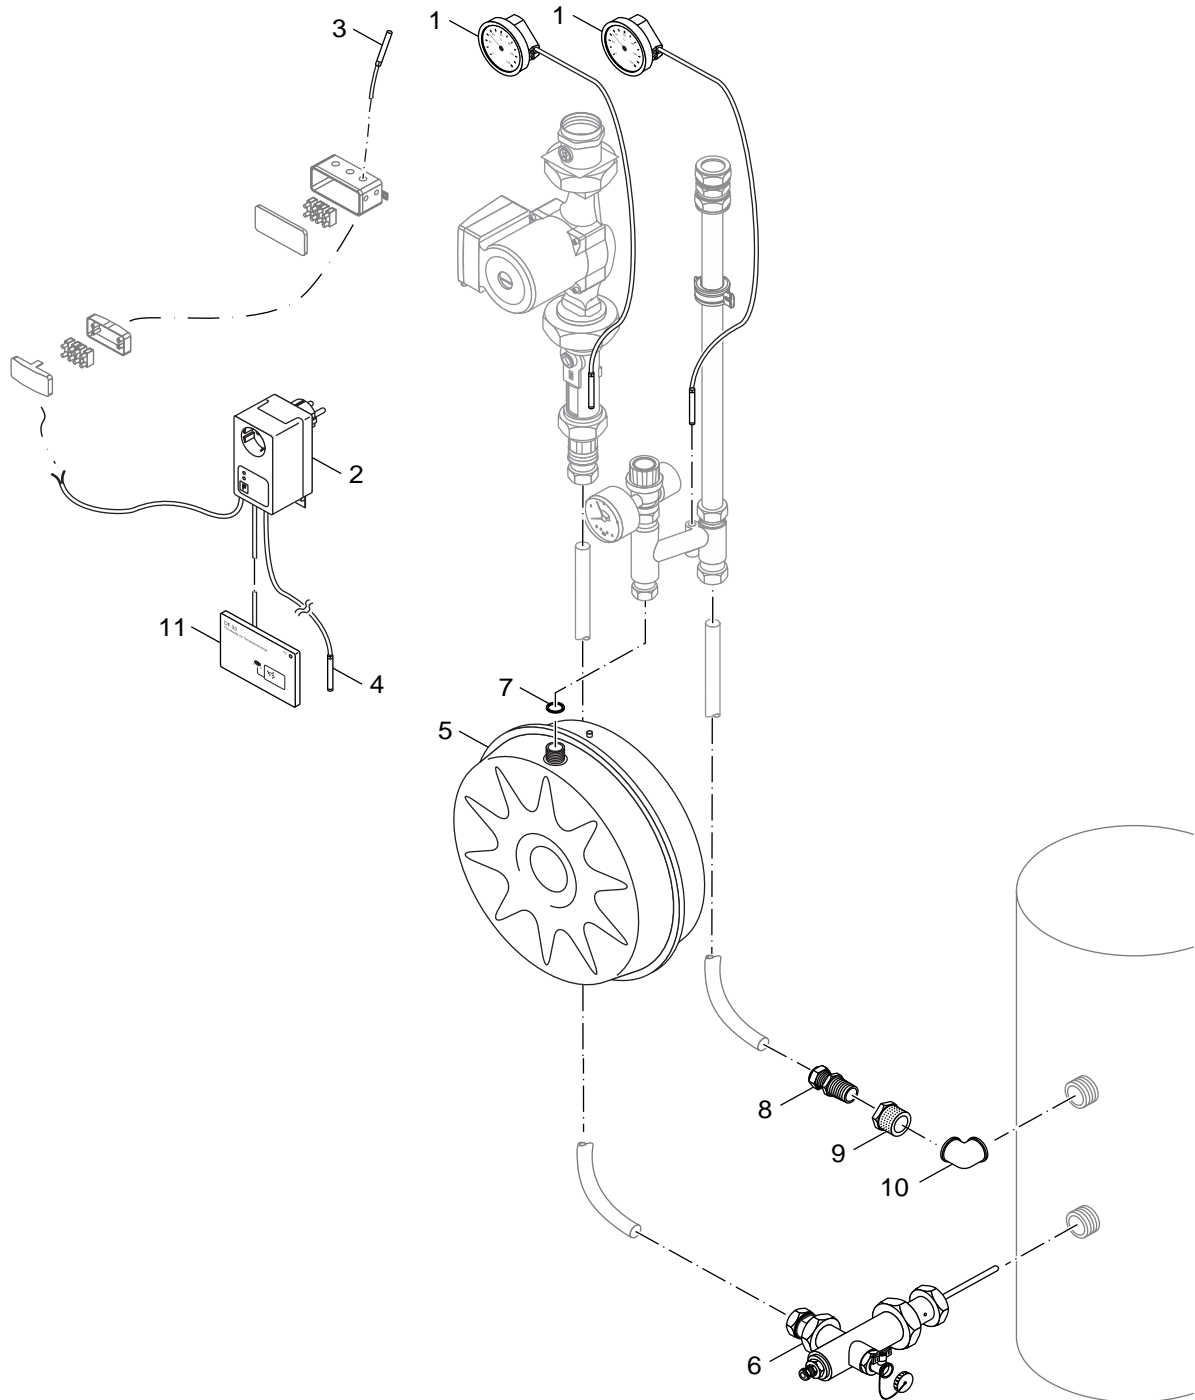

Ersatzteilliste
Spare parts list

6720906835.aa.RS-Elektrik KD0105W

Anschlußteile KD 0105
accessory connection kit KD 0105

KD 0105W, KD 0105S, KD 0105W/OR, KD 0105S/OR

3