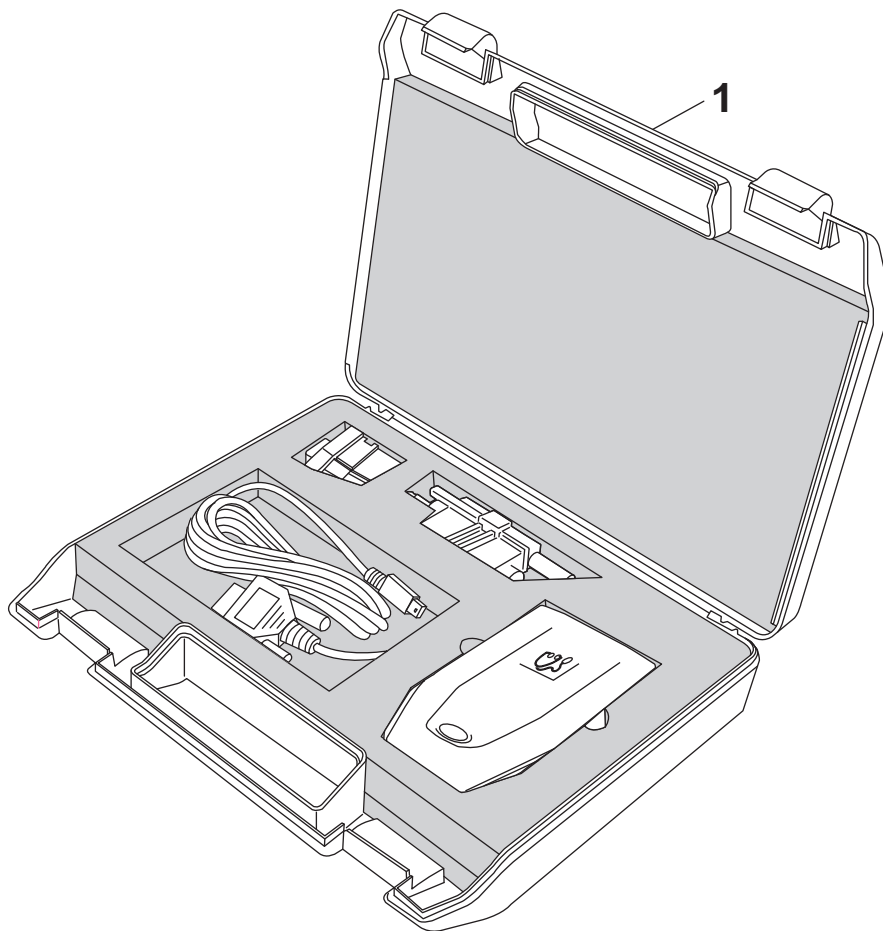

## Servicekey TOP2.0 / -2.1

672090865.aa.RS-Servicekey TOP2.0/2.1