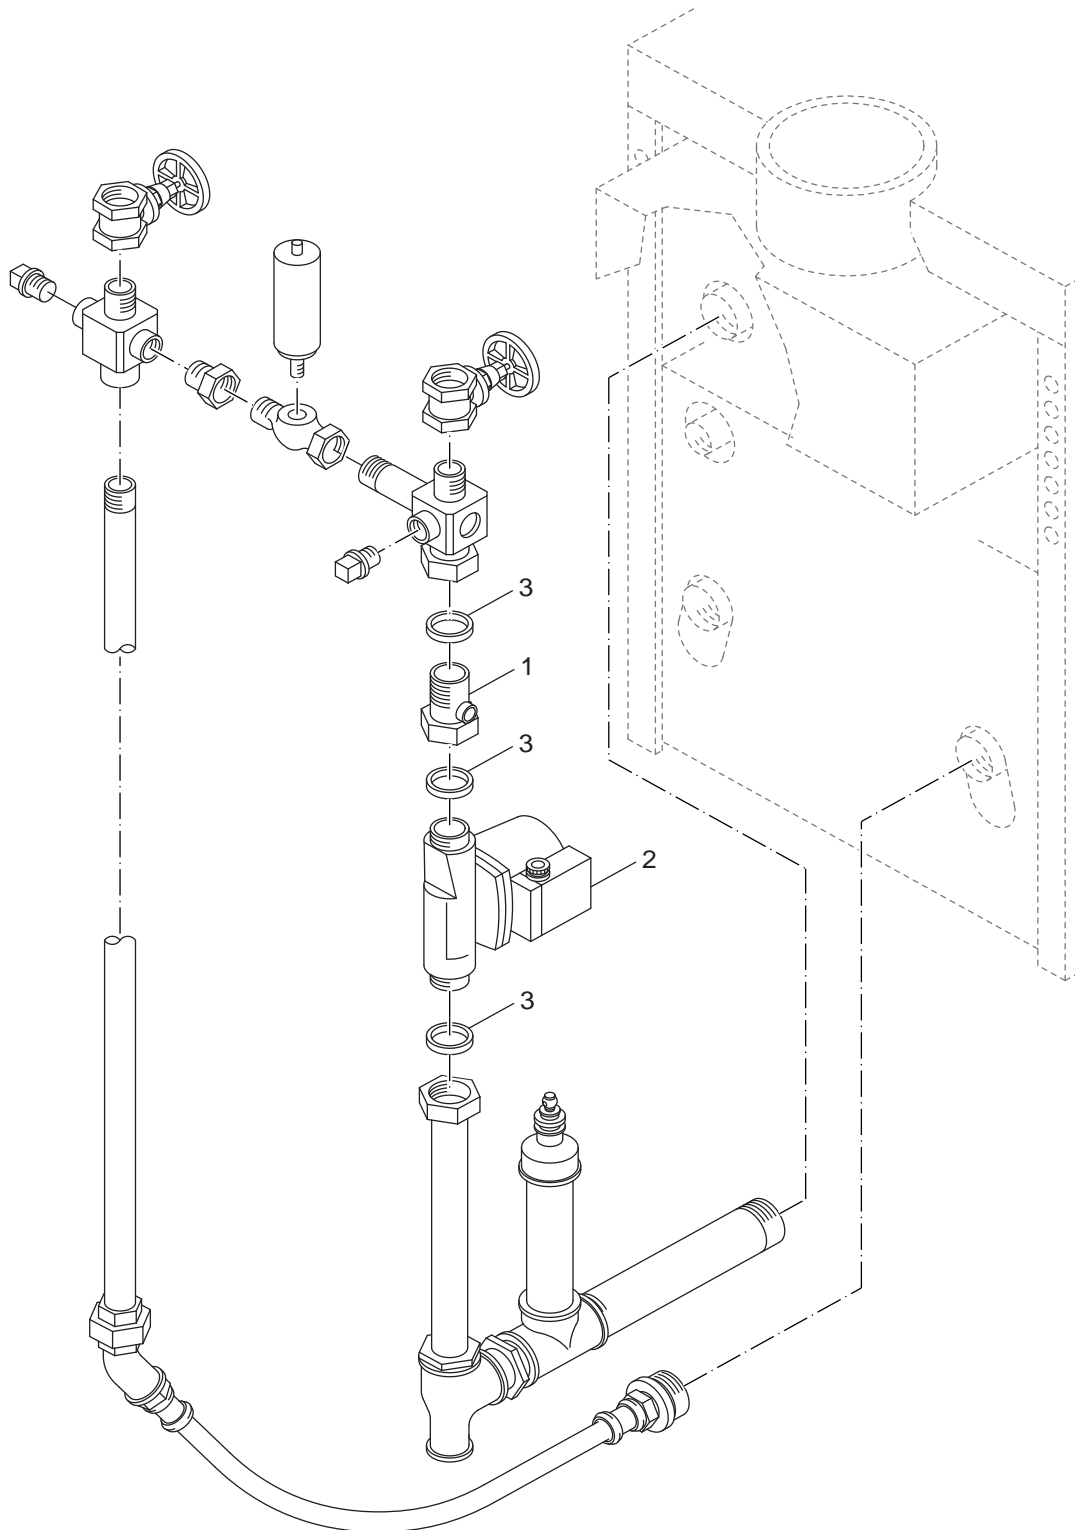

Ersatzteilliste
Spare parts list

6720906116.aa.RS-Kessel-Anschluss-Set

Kessel-Anschlußset
Boiler connection

G124 E, L, V, LV und LP
10-32kW

5