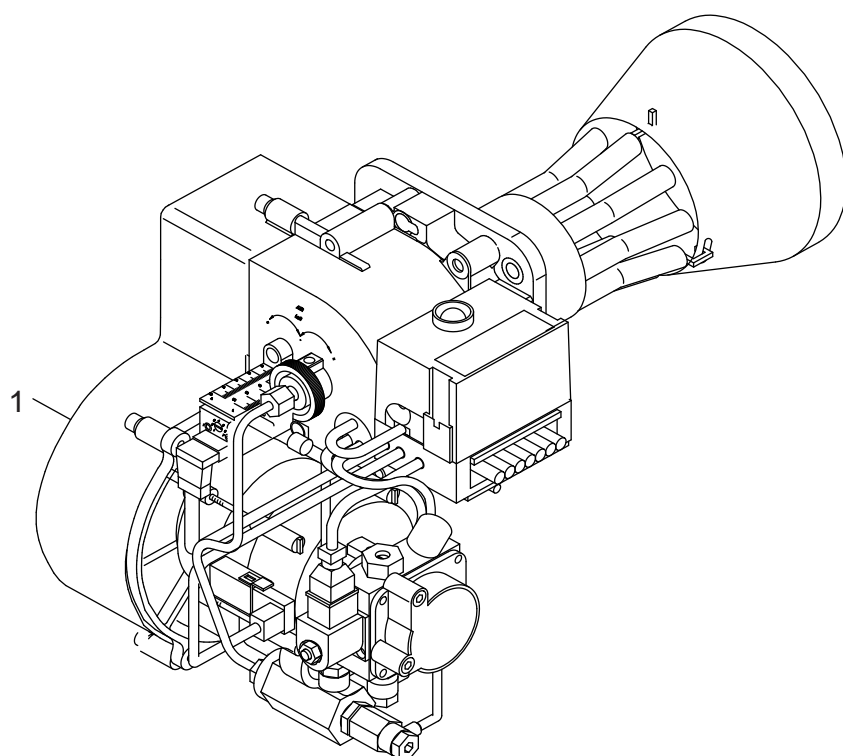

Ersatzteilliste
Spare parts list

6720906816.aa.RS-Brennervarianten OE1.0/1.1

Brennervarianten
Burner versions

Öl-Gebläsebrenner
Logatop OE1.0/1.1

1