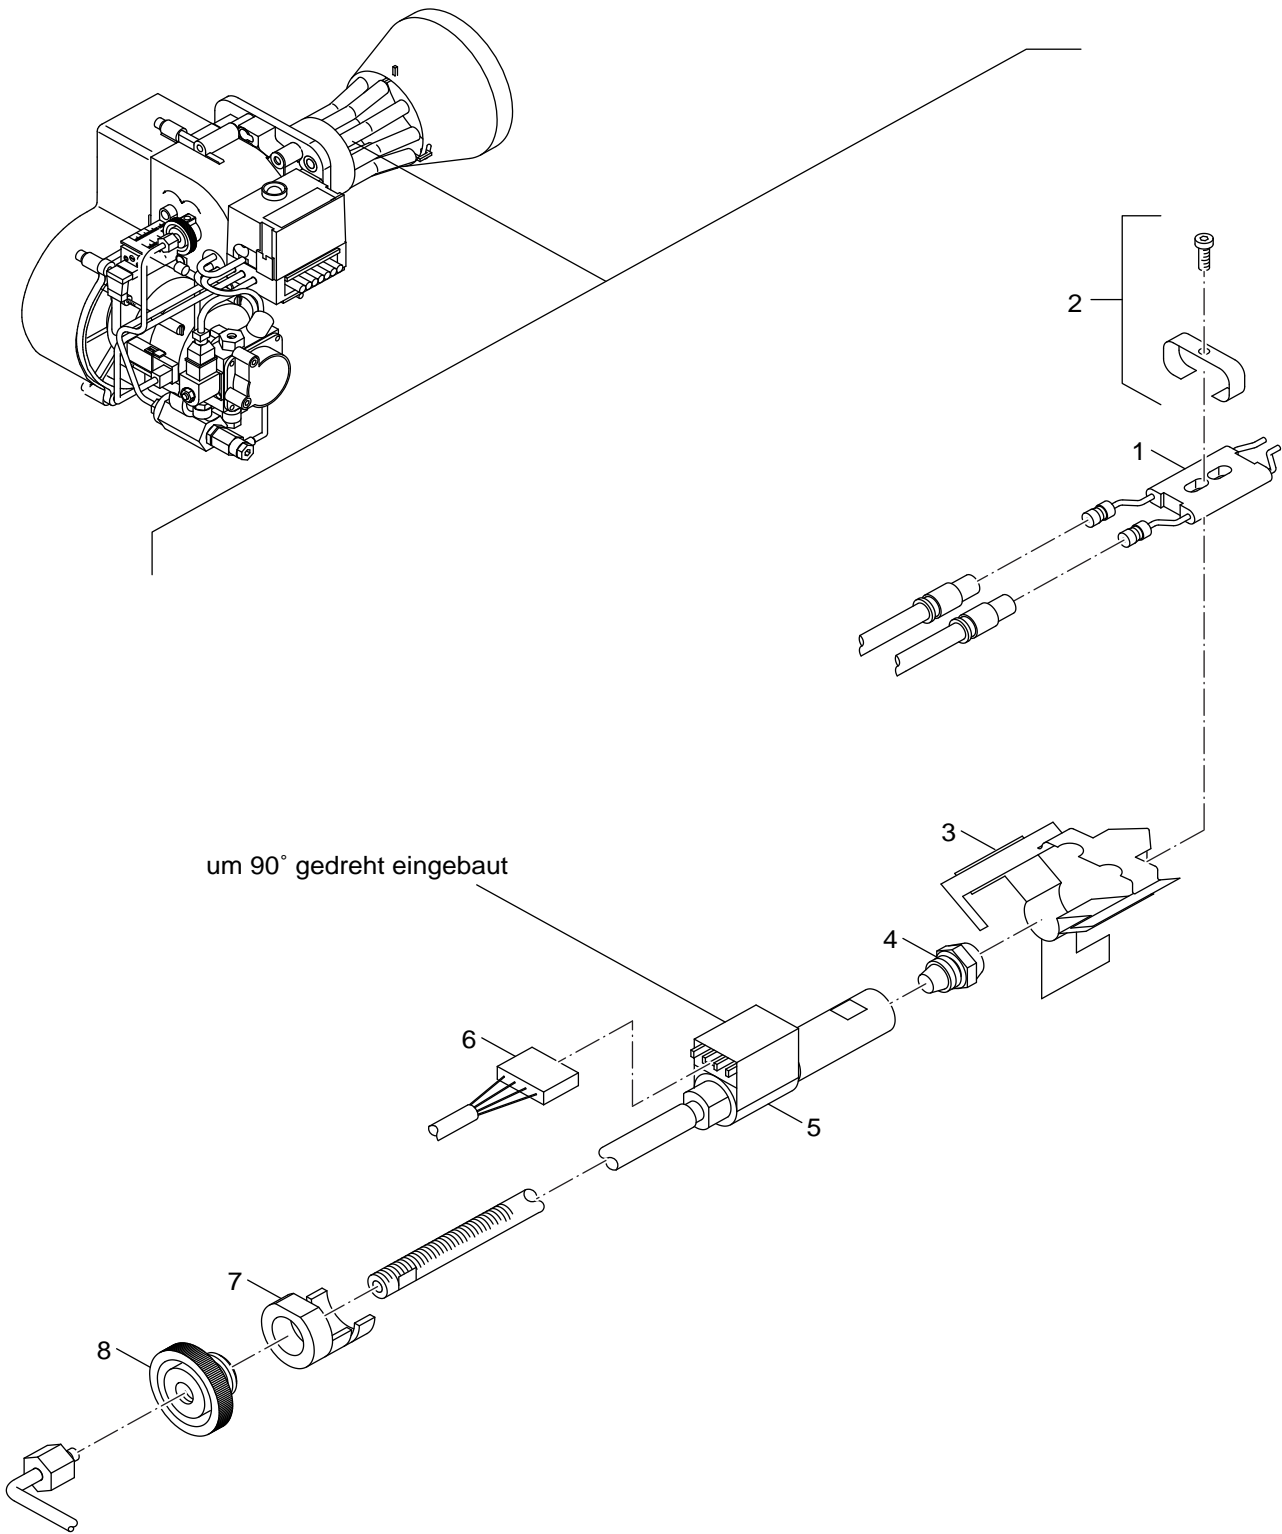

Ersatzteilliste
Spare parts list

6720906821.aa.RS-Düsenstock OE1.0/1.1

Düsenstock
blast tube connection

Öl-Gebläsebrenner
Logatop OE1.0/1.1

6