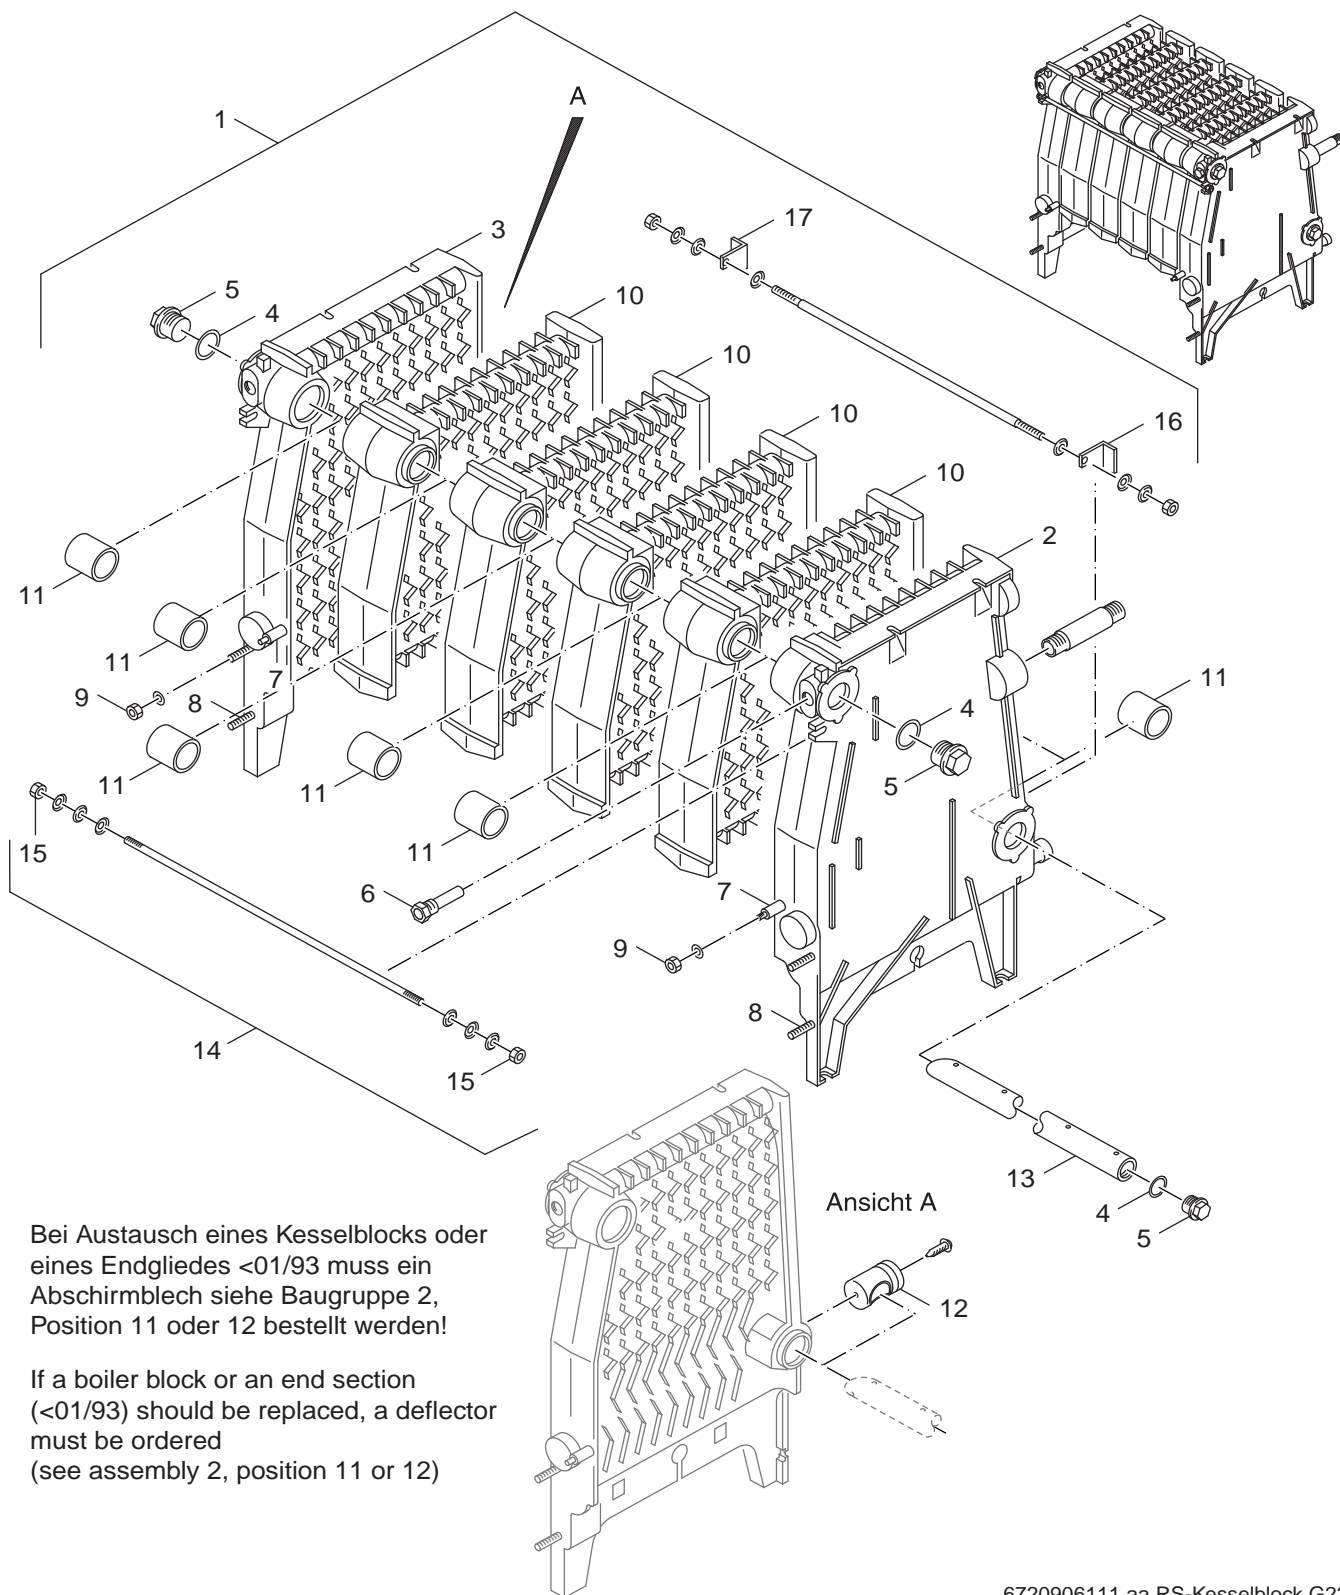

Ersatzteilliste
Spare parts list

Bei Austausch eines Kesselblocks oder eines Endgliedees <01/93 muss ein Abschirmblech siehe Baugruppe 2, Position 11 oder 12 bestellt werden!

If a boiler block or an end section (<01/93) should be replaced, a deflector must be ordered (see assembly 2, position 11 or 12)

6720906111.aa.RS-Kesselblock G224

Kesselblock
Boiler block

G224E/L 35-64kW
G224LP 33-60kW

1