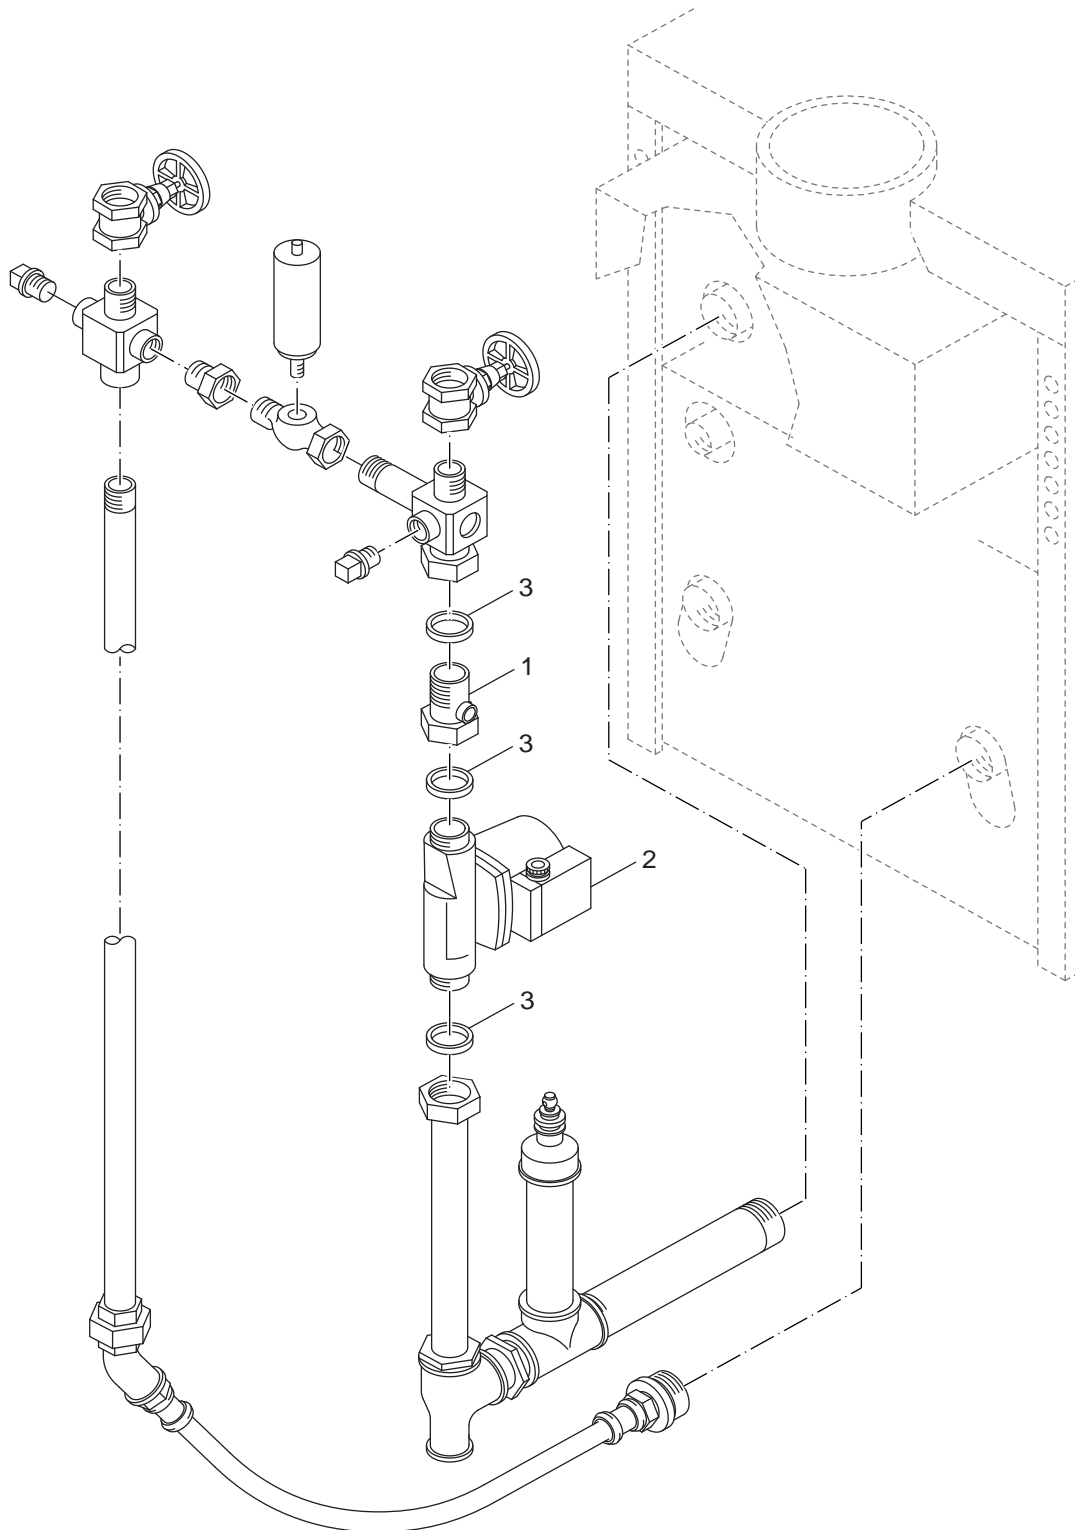

6720906116.aa.RS-Kessel-Anschluss-Set

Kessel-Anschlußset
 Boiler connection

G224E/L 35-64kW
G224LP 33-60kW

6

Übersetzungsliste
List of translations

Pos	Description
1	Element of construction
1	Boiler block assembled 4 Sections
2	Section End R.h. G204-G334
3	Section End L.h. G204-G334
4	Gasket D41,7x55x1,5mm AFM 34, white
5	Dummy plug G1 1/4" R.h.
6	Sensor well R3/4"x100mm
7	Threaded stud DIN939 M8x35 5,6
8	Stud DIN939 M8x30 5.6
9	Hex nut ISO4032 M8 8 A3K
10	Section Centre G204-G334
11	Boiler fitting 48/38 Sz 0a repl. pack
12	Feed pipe connection part
13	Feed pipe 304mm long 4 Sections
14	Tie rod kit M8x345mm 4 Sections
15	Nut M8 8 A3K
16	Fastening angle R.h.
17	Fastening angle L.h.
	Boiler kit WM-W009, box a 1,85kg
	Piping bag
	Sealant linseed oil graphit 450g box sp
2	Element of construction
1	Non-combustible base 4 Sections 440mm
2	Non-combustible base 5 Sections 530mm
3	Boiler support
4	Radiation protection plate
5	Heat protection plate
6	Pan-head screw ST3,9x9,5 A3T (10x)
7	Angle 18/40/9/2 bottom protection
8	Hex nut ISO4032 M8 8 A3K
9	Bottom protection for G 224L 4 Sections
10	Section mount cover
11	Screening plate for G 224E 4 Sections
12	Screening plate for G 224L 4 Sections
13	Snap nut 4,8-SNU2012
14	Rear panel for G 224E and G 224L 4
15	Snap nut 3.9-A3K-SNU5743
16	Rear panel for G 224LP 4 Sections
17	Thermal insulation 340mm wide
18	Cable channel
19	Partition wall 466mm wide 4 Sections
20	Igniter- E3713/5 S03
21	Tapping screw DIN7981 C ST3,5x9,5
	Gasket kit PK-W11 310ml cartridge
3	Element of construction
1	Throttle plate 365 wide, 38/41kW 5
2	Draught hood 314mm wide 4 Sections
3	Clean-out cover 317mm wide
4	Packing cords GP 6x10000mm
5	Washer DIN9021 A6,4 A3K
6	Crowned nut M6-A3F-MCU 5315
7	Flue gas monitor AW 40/65
8	Installation material Flue gas monitor
9	Flue gas monitor AW10
10	Tapping screw DIN7981 C ST3,5x9,5
	Gasket kit PK-W11 310ml cartridge
	Installation material