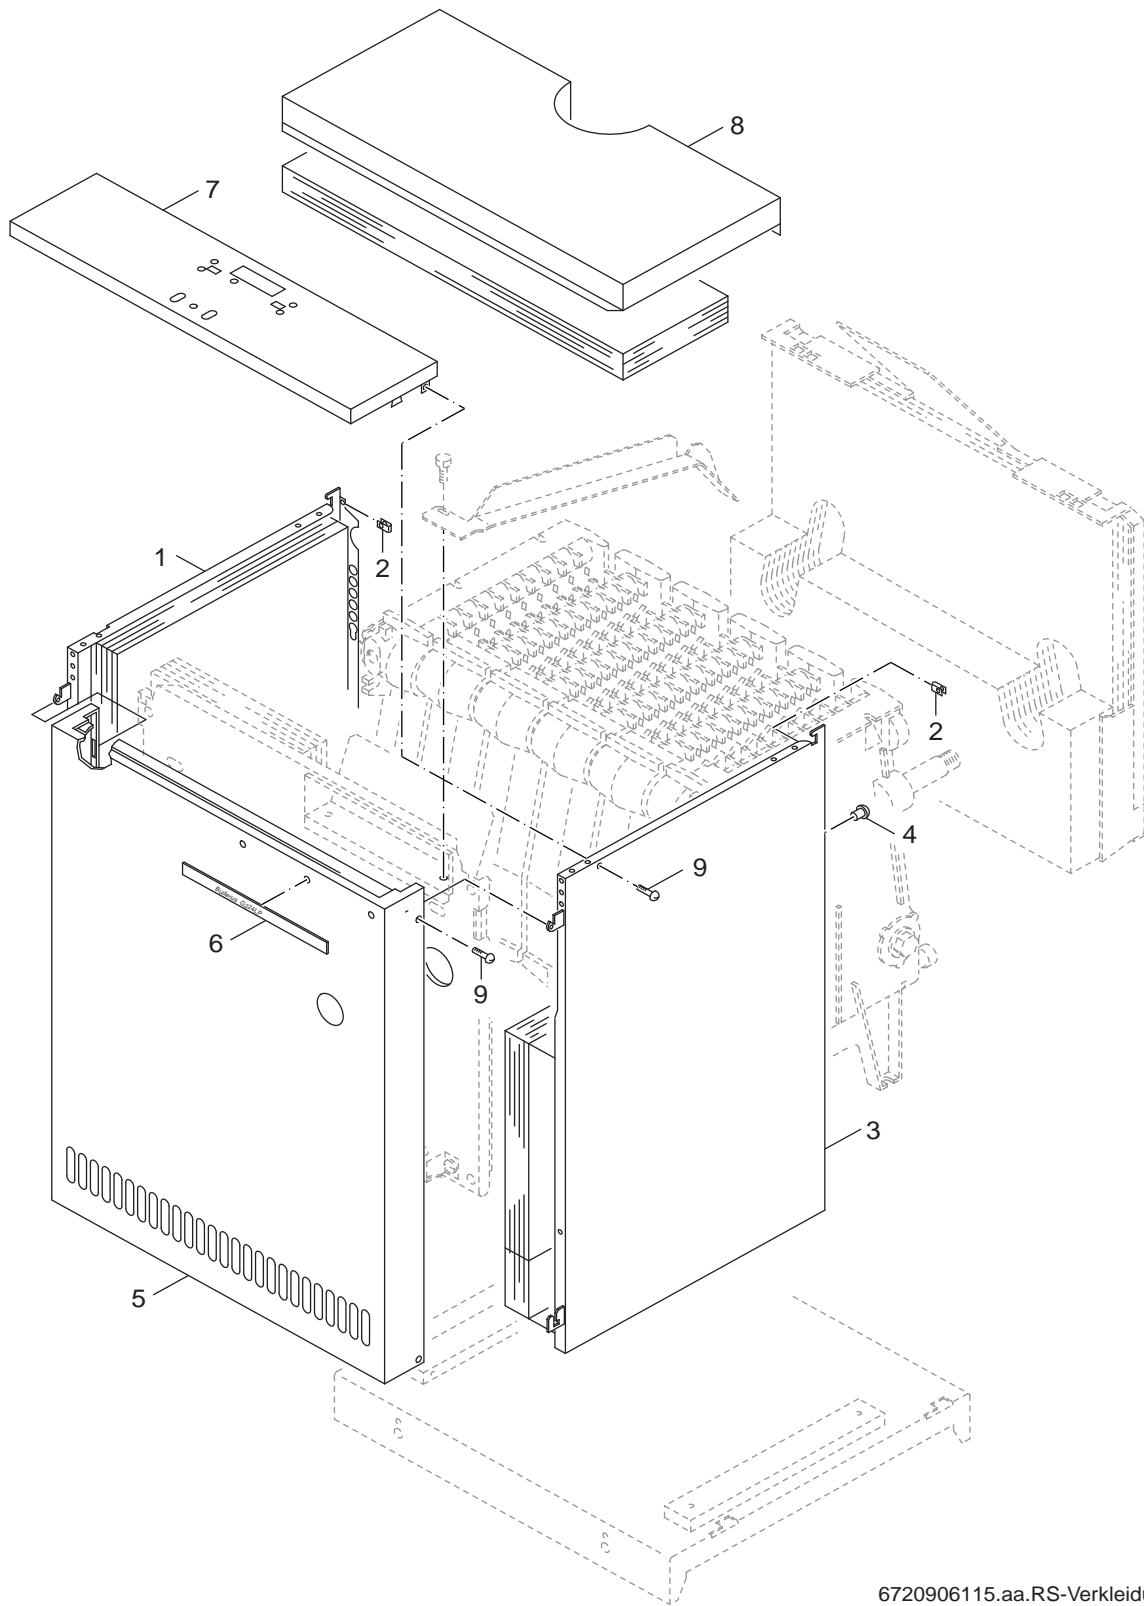

Ersatzteilliste
Spare parts list

6720906115.aa.RS-Verkleidung G224LP

5
Verkleidung LP
Housing LP

G224E/L 35-64kW
G224LP 33-60kW