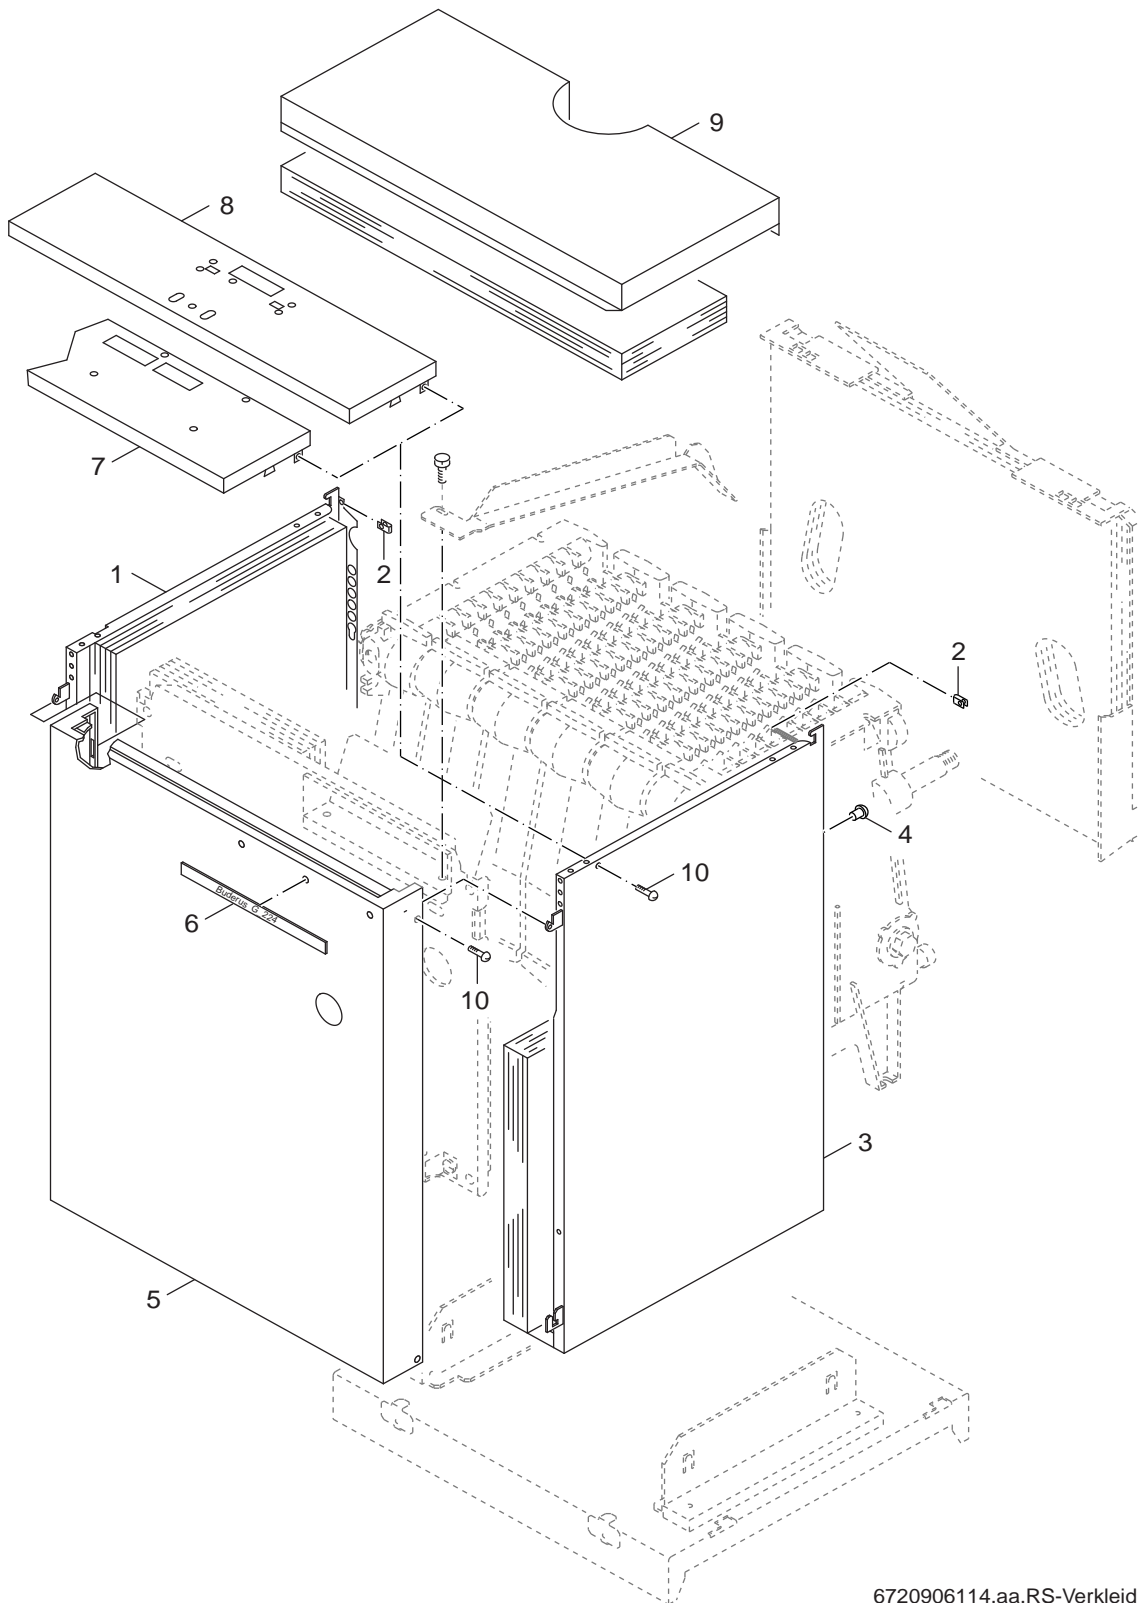

Ersatzteilliste
Spare parts list

6720906114.aa.RS-Verkleidung G224E/L

5
Verkleidung E/L
Housing E/L
A

G224E/L 35-64kW
G224LP 33-60kW