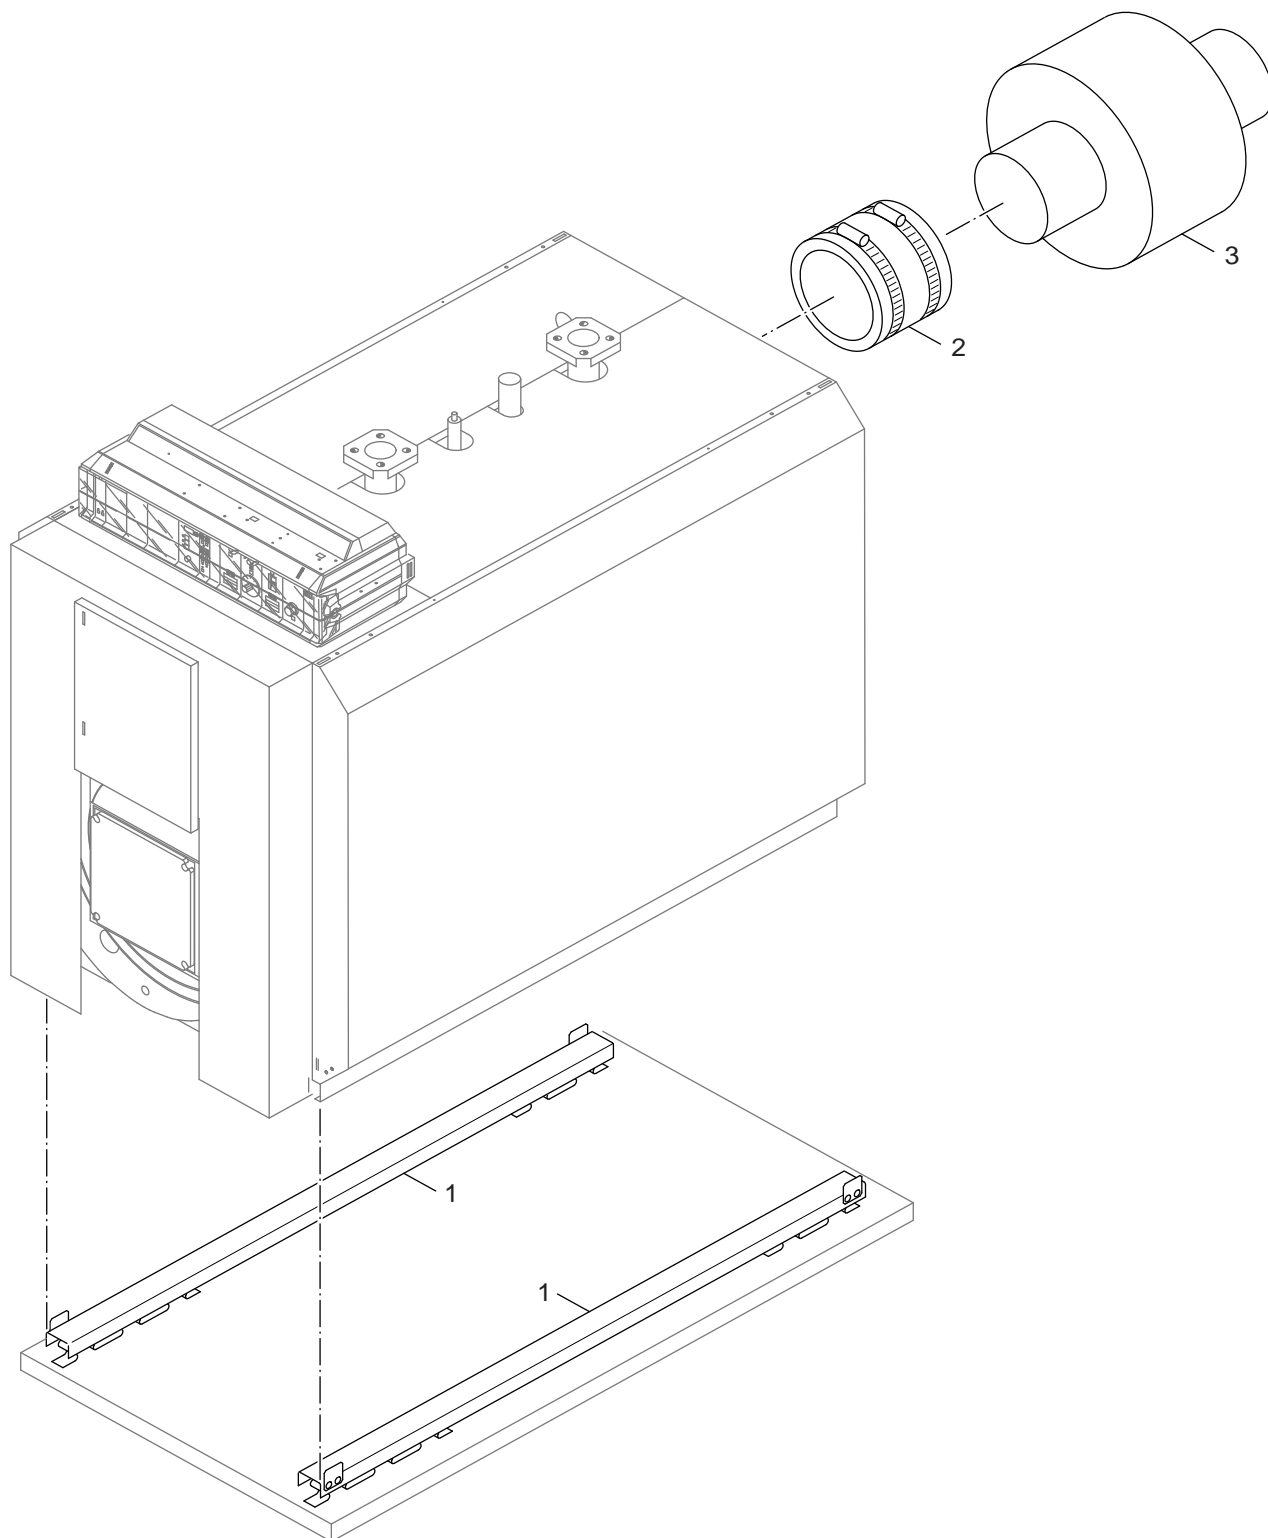

Ersatzteilliste
Spare parts list

99908049.aa.RS-Schalldämmung S425

Schalldämmung S425
sound absorption S425

Logano SE/SK425, SE/SK425 U

5