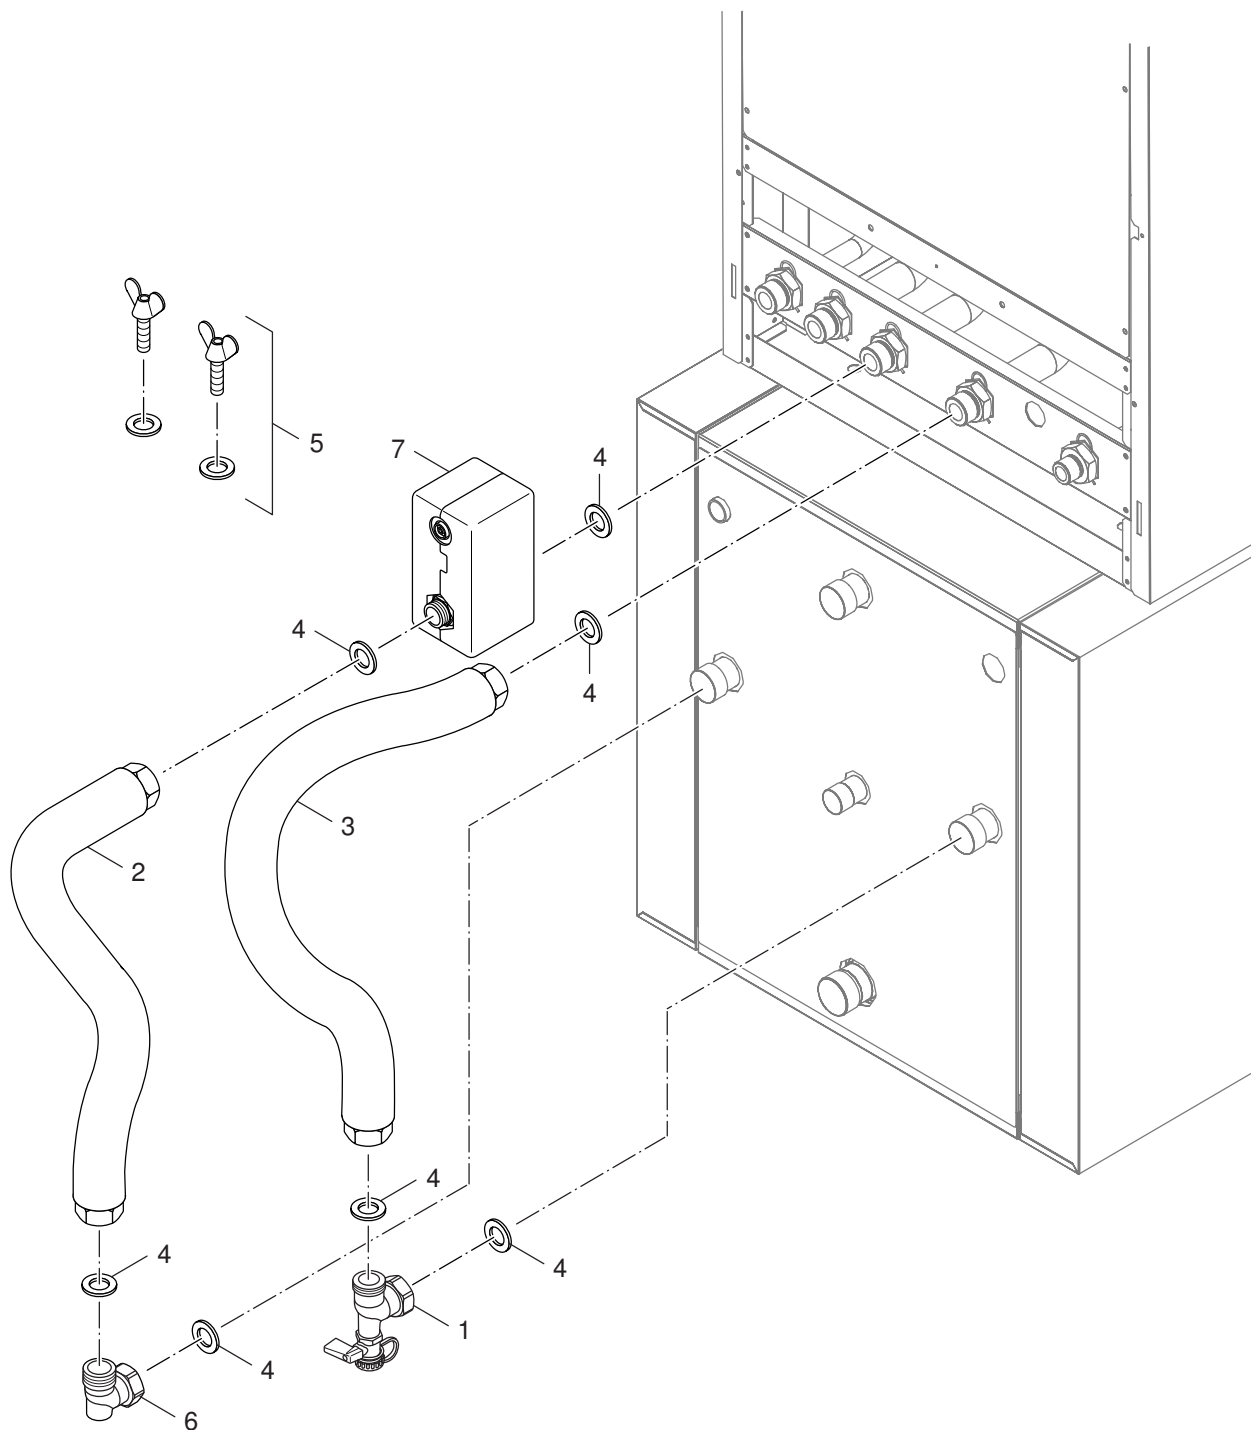

6720905205.aa.RS-Verrohrung GB202-L135/2R-L160/2R-L200/2R

3

Rohrgruppe GB202 - L135/2R - L200/2R
pipe assembly GB202 - L135/2R - L200/2R
pipe assembly GB202 - L135/2R - L200/2R
pipe assembly GB202 - L135/2R - L200/2R
pipe assembly GB202 - L135/2R - L200/2R

L135/2R L160/2R L200/2R L135/2R "CH" L160/2R "CH" L200/2R
"CH" L135/2R "LU" L160/2R "LU" L200/2R "LU" L135/2R "BE"
L160/2R "BE" L200/2R "BE" L135/2R "FR" L160/2R "FR" L200/2R
"FR" L135/2R "IT" L160/2R "IT" L200/2R "IT"